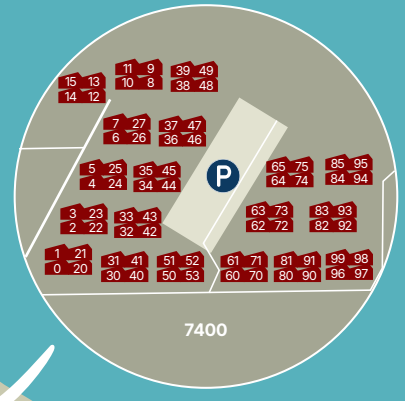

Landal Beach Resort & Water Village

- **Services**
  - Campervan site - Camperplaats
  - Campervan service station
  - Camper service station
  - Bike hire - Fietsverhuur
  - Host Beach House
  - EV charging station
  - Oplaadpunt elektrische auto
  - Harbour office - Havenkantoor
  - Waste point - Afval
  - Barrier gate - Slagboom
  - Toilet
  - Toilet block - Sanitairgebouw
  - Laundrette - Wasserette
  - Washing-up station - Afwas
- **Necessities**
  - First aid - EHBO
  - AED
- **Information point - Informatiebord**
- **Parking area - Parkeerterrein**
- **Food & drinks**
  - Beach Club Bestevaer
  - Terrascafé
  - Snackbar
  - Pizzeria
- **Leisure & entertainment**
  - Kids Club
  - Miniature golf - Minigolf
  - Playground - Speeltuin
  - Sports field - Sportveld
  - Pétanque - Jeu de boules
  - (Beach) Volleyball
  - Table tennis - Tafeltennis
  - Adventure Zone
  - ChillZone
  - Trampolines
- **Bungalows**
  - BA
  - BS
  - BA8 Comfort
  - BA Comfort
  - BD
  - BD Comfort
  - B7 Comfort
  - BE
  - BE Comfort
  - BF
  - BF Comfort
  - NA
  - NA Comfort
  - NE
  - NS
  - NS Comfort
  - NT Comfort
  - RG Comfort
  - RJ
  - RJV
  - RJ Comfort
  - FV14
- **Beach houses**
  - Beach House 4
  - Beach House 6A
  - Beach House 6B
- **Chalets**
  - RPK4A
  - RP4A
  - RP4B
  - RP4 Wellness
  - RP6A
  - RP6B
  - RP6C
  - RPK6C
- **Campgrounds - Camping**
  - Comfort kampeerplaatsen
  - Comfort Royal kampeerplaatsen
  - Comfort Plus Royalplaats (met privé-sanitair)
  - Comfort camperplaatsen
  - Wigwams
  - Safaritent 4
  - Safaritent 6
- **Lodges Water Village**
  - Lodge 4
- **Bungalows Water Village**
  - Bungalow 4A
  - Bungalow 4B
  - Bungalow 6A
  - Bungalow 6B

Subject to changes
Wijzigingen voorbehouden
23.09.2025